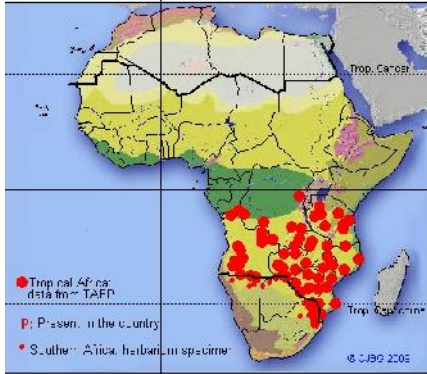

Pterocarpus angolensis D.C. (Fabaceae, Papilionoideae)

Type from Angola

Zambian distribution

Cb: Ndola, fl. 28.ix.1947, *Brenan & Greenway* 7981 (EA, K, SRGH); **N:** Mbala, fl. 29.ix.1949, *Bullock* 1102 (EA, K, SRGH); 50 km. SE of Mporokoso, *Brachystegia* woodland, fr. 23.xi.1992, *Breteler* 11981 (WAG); **Lk:** Mt Makulu, fr. 2.i.1957, *Angus* 1477 (BM, FHO, K, MRSC); **S:** Mazabuka, fl. 8.x.1930, *Milne-Redhead* 1231 (K).

District Vegetation Reports: Recorded from all districts.

Drawings by Patricia Bingham

Names	
mukula	Lunda, Luvale, Kaonde, Tonga
mukwa	Ila, Lozi
mulombe	Nyanja, Lenje, Ila, Lozi
muzwamulowa	Lenje, Tonga